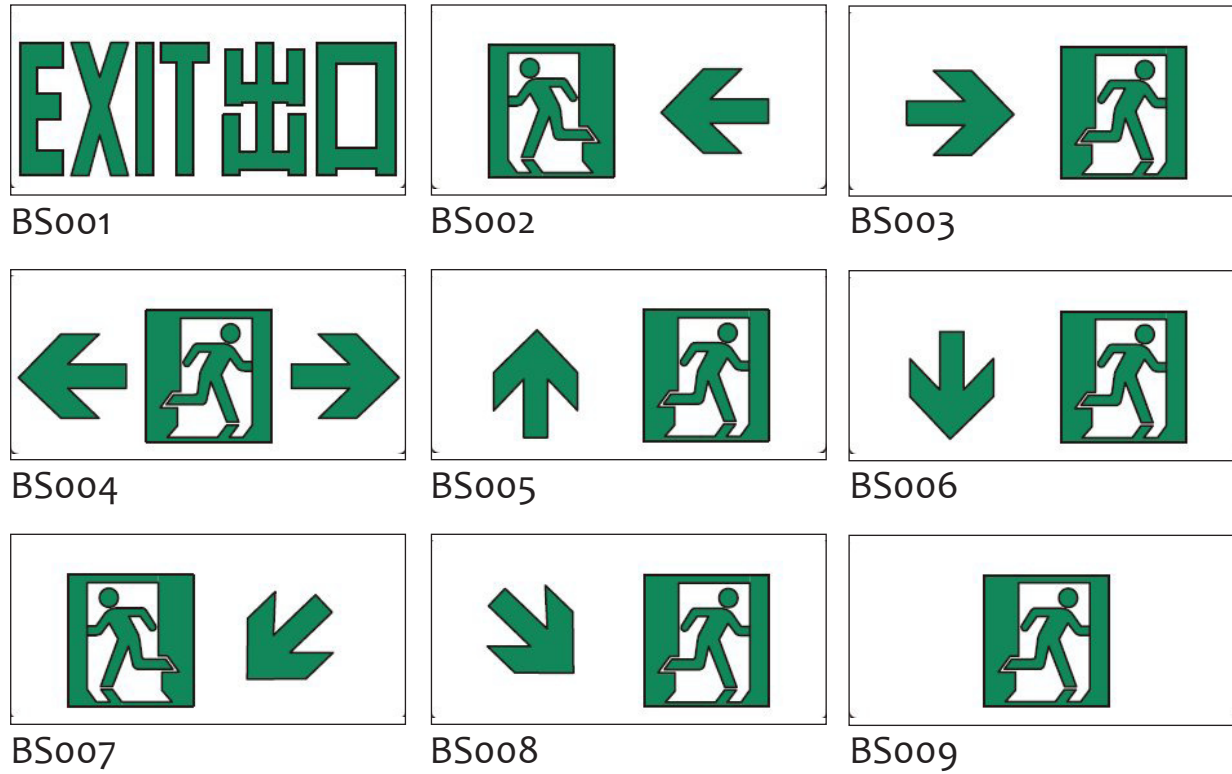

Ldge - Lit LED Exit Sign

LED Exit Sign Box

Exit Sign

Legend

We can provide special made EXIT sign panels and other signs upon customer required.

Edge Lit LED Exit Sign

Model: CS-R

SPECIFICATION

Model No.	CS-R
Installation Mode	Top
Words Display	Single / Double Side Luminescence
Light Source	12 pieces high intensity SMD2835 GREEN LEDs
Housing	Powder-coated Mild Steel
Input Voltage	AC 180V~242V, 50Hz
Rechargeable Battery	NiCd 4.8V 800mAh
Total Power Consumption	≤ 3.8W
Charging Time	≤ 12 hours
Battery Power-on Time	≥ 2 hours
Protection Rating	IP20
System Mode	Maintained Type
Operation Temperature	0°C~50°C
LED Operating Life	≥50000 Hours
Battery Charge and Discharge Life Span	Approx. 4 year
Outside Features	"Green" power indication light & "Test" switch
Test Button	Press type
Charge Indicator	Green LED
Testing Standard	HKFSD Codes of Practice for minimum service installations and equipments (April 2012) Clause 5.10 Exit Sign BS EN 60598-2-22:2008, BS 5266-1:2012, BS 5499-3:1990

DIMENSION (mm) OVERALL VISIBLE PART: L415 x H243.3 x W86 mm

**Web Site**

<http://www.sl-led-application.com>

E-mail

info@sl-led-application.com

Tel

852 – 2370 9394

Fax