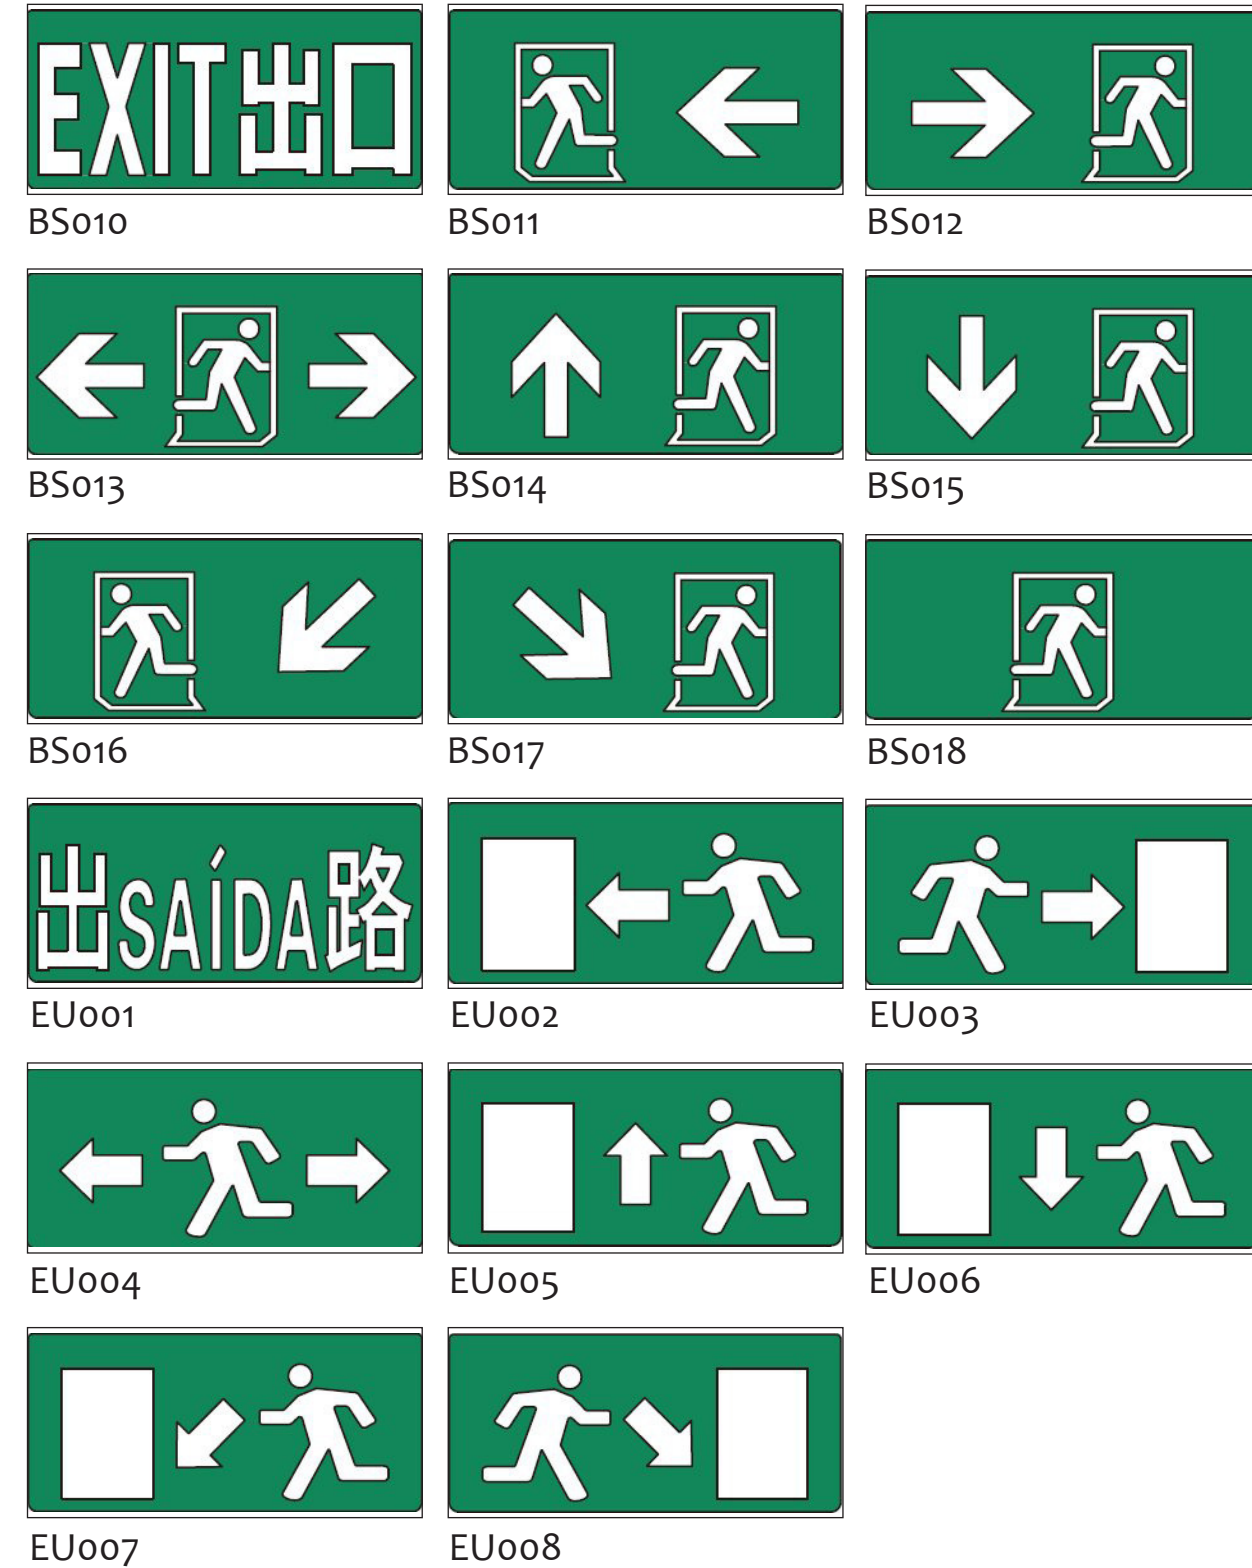

Ldge - Lit LED Exit Sign

LED Exit Sign Box

Exit Sign

Legend

We can provide special made EXIT sign panels and other signs upon customer required.

Edge Lit LED Exit Sign

Model: CS-R

SPECIFICATION

Model No.	CS-R
Installation Mode	Top
Words Display	Single / Double Side Luminescence
Light Source	12 pieces high intensity SMD2835 GREEN LEDs
Housing	Powder-coated Mild Steel
Input Voltage	AC 180V~242V, 50Hz
Rechargeable Battery	NiCd 4.8V 800mAh
Total Power Consumption	≤ 3.8W
Charging Time	≤ 12 hours
Battery Power-on Time	≥ 2 hours
Protection Rating	IP20
System Mode	Maintained Type
Operation Temperature	0°C~50°C
LED Operating Life	≥50000 Hours
Battery Charge and Discharge Life Span	Approx. 4 year
Outside Features	"Green" power indication light & "Test" switch
Test Button	Press type
Charge Indicator	Green LED
Testing Standard	HKFSD Codes of Practice for minimum service installations and equipments (April 2012) Clause 5.10 Exit Sign BS EN 60598-2-22:2008, BS 5266-1:2012, BS 5499-3:1990

DIMENSION (mm) OVERALL VISIBLE PART: L415 x H243.3 x W86 mm

**Web Site**

<http://www.sl-led-application.com>

E-mail

info@sl-led-application.com

Tel

852 – 2370 9394

Fax