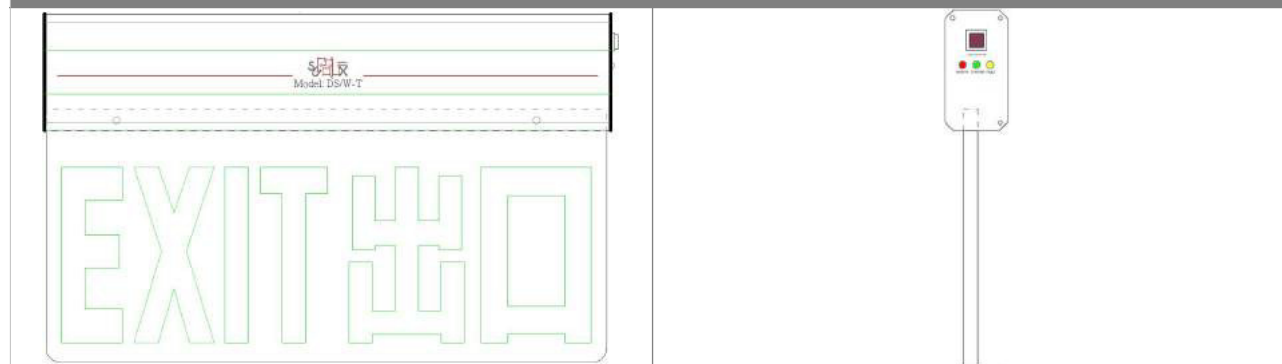

Ldge - Lit LED Exit Sign

LED Exit Sign Box

Exit Sign

Legend

We can provide special made EXIT sign panels and other signs upon customer required.

Edge Lit LED Exit Sign

Monthly Self-Test Function

Model: DS/W-T

DIMENSION (mm) OVERALL VISIBLE PART: L404 x H248 x W44 mm

SPECIFICATION

Model No.	DS/W-T
Installation Mode	Top / Back / Side
Words Display	Single / Double Side Luminescence
Light Source	12 pieces high intensity WHITE LEDs
Housing	Aluminium alloy materials
Input Voltage	AC 180V-242V, 50Hz
Rechargeable Battery	Ni-MH 4.8V 1800mAh
Power Consumption	Normal: 3W, Charging Stage: 4.2W
Charging Time	≤ 12 hours
Battery Power-on Time	≥ 3 Hours
Protection Rating	IP20
System Mode	Maintained Type
Operation Temperature	0°C~50°C
LED Operating Life	≥50000 Hours
Battery Charge and Discharge Life Span	Approx. 4 year
LED Indicators	"Green" LED "Flashing" Charging "Green" LED "ON" Fully Charge "Yellow" LED "Flashing" Battery / Lamp Fault "Red , Green ,Yellow" LED"ON" Self-test Fault "Red" LED "ON" Main "Red" LED" Flashing indicating self-testing
Test Button	Press type
Self-Test Function	<ul style="list-style-type: none"> System timer will start to count once the mains power is connected. Self-Testing will work automatically on every 30 Days. RED LED indicator will be flashing during self-testing. Time schedule for the battery discharging is follow FSD PPA 104(A) 4th Revision as below: - Monthly: Not exceeding one quarter of rated duration
Testing Standard	HKFSD Codes of Practice for minimum service installations and equipments (April 2012) Clause 5.10 Exit Sign BS EN 60598-2-22:2008, BS 5266-1:2012, BS 5499-3:1990
Weight	Case Box:0.90kg, Plate:0.85kg, Total: 1.75kg